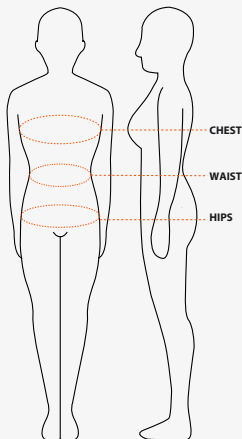

100% Soft-Touch Acrylic

Size: 182 x18cm

£ 9.50

Specifications

- Luxurious double layer knit
- Tassel trim
- Classic colour combinations

Sizing Chart

These sizes are only to be used as a guide. Careful attention should be paid to garment with a "Slim Fit" icon which are obviously a smaller, slimmer fitting.

Sampling is strongly advised if you are unsure about sizes. We cannot accept any liability or return of goods, if garments are decorated and then found to be unsuitable.

CHILDREN

CLOTHING

Height (cm)	Chest (cm)	Waist (cm)	Hips (cm)
104	52 - 56	50 - 53	55 - 58
116	57 - 61	54 - 57	59 - 62
128	62 - 68	58 - 61	63 - 66
140	69 - 75	62 - 66	67 - 71
152	76 - 83	67 - 71	72 - 76
164	84 - 92	72 - 76	77 - 81

MEN

SHIRTS/TOPS/JACKETS

Size	UK	Chest (cm)	Waist (cm)
S	34/36	91 - 94	79 - 83
M	36/38	95 - 99	84 - 88
L	38/40	100 - 105	88 - 92
XL	42/44	106 - 111	93 - 98
XXL	46/48	112 - 118	99 - 105
XXXL	50/52	119 - 126	106 - 113

SHORTS/PANTS

Size	UK	Waist (cm)	Hips (cm)
S	30-32	79 - 83	82 - 86
M	32/34	84 - 88	87 - 91
L	34/36	88 - 92	92 - 96
XL	36/38	93 - 98	97 - 112
XXL	40/42	99 - 05	113 - 119
XXXL	42/44	106 - 113	120 - 127

Sizing Chart